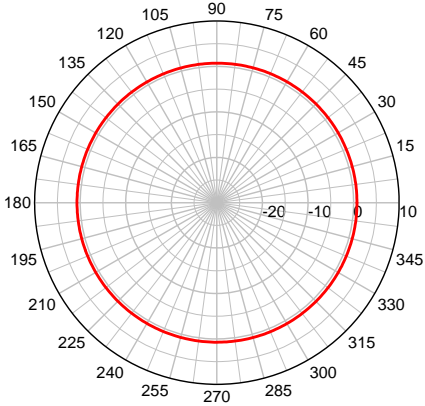

SMW-UMB Series Antennas

Surface Mount Multi-Band Antenna with

2 dBi Gain, Frequency (800-2700 MHz) Cable #1

5 dBi Gain, Frequency (2400-2485 MHz) Cable #2

GPS (1575 MHz) Cable #3

Cable #1

SMW 900 MHz Band – Elevation Plot

Cable #1

SMW@1900 MHz – Elevation Plot

Cable #2

SMW 2400 MHz – Elevation Plot

Cable #1

SMW 900 MHz Band – Azimuth Plot

Cable #1

SMW 1900 MHz – Azimuth Plot

Cable #2

SMW 2400 MHz – Azimuth Plot